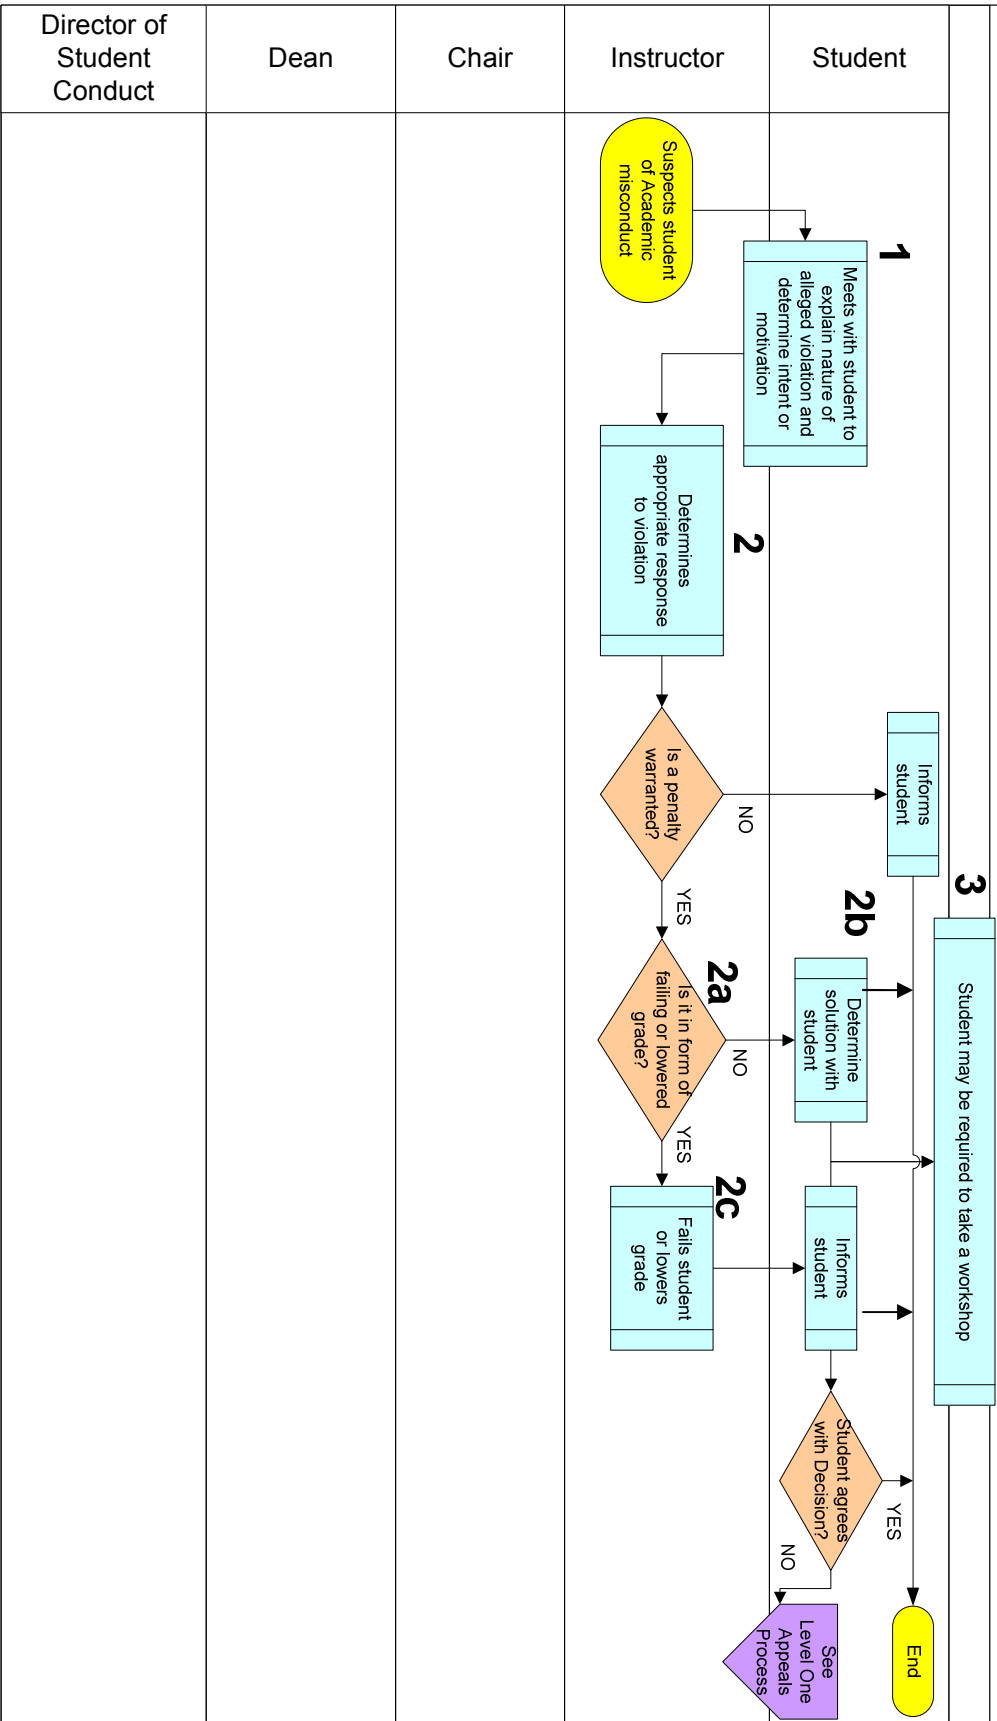

## Academic Misconduct - Disciplinary Process Level One

Student

Instructor

Chair

Dean

Director of Student Conduct